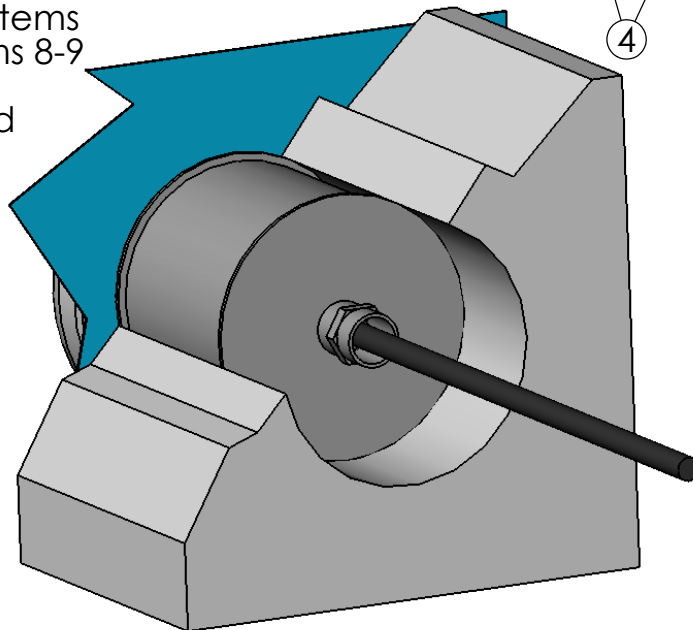

N	Componenti - Components
1	Faro Lucy Pool - Lucy Pool spot
2	Guarnizione OR - Ring gasket
3	Viti di fissaggio - Fixing screws
4	Rondella di fissaggio - Fixing flange
5	Telo in PVC - PVC liner
6	Guarnizioni in gomma - Rubber gaskets
7	Manicotto - Pipe union
8	Passante da parete cm 25 - Wall passage union (cm 25)
9	Parete in cemento - Reinforced concrete wall

The carton box contains items 1-2-3-4-6 and screws. Items 8-9 are not included but are accessories to be ordered separately.

- 1 = Spot Lucy Pool 6
- 2 = RFP
- 3 = CLK flange
- 4 = Rubber gaskets
- 5 = Liner
- 6 = Recessed housing
- 7 = Concrete wall
- 8 = Junction M20
- 9 = Spiral sheath

⑧

⑨

The carton box contains items 1-2-3-4 and screws. Items 6-7 are not included but are accessories to be ordered separately.

- 1 = Spot Lucy Pool 6
- 2 = RFP
- 3 = CLK flange
- 4 = Recessed housing
- 5 = Concrete wall
- 6 = Junction M20
- 7 = Spiral sheath