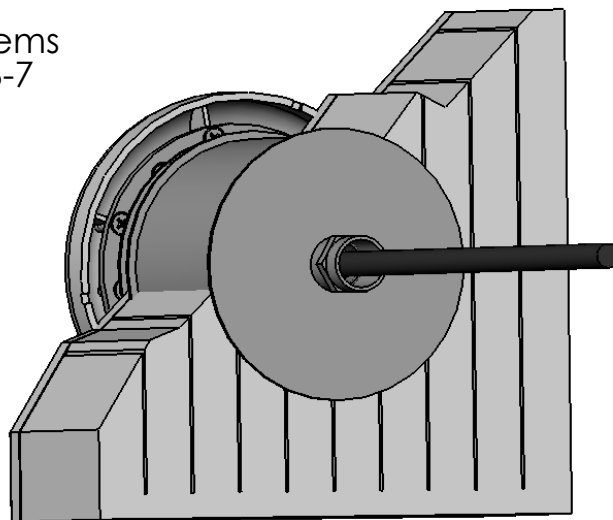

N	Componenti - Components
1	Faro Lucy Pool - Lucy Pool spot
2	Guarnizione OR - Ring gasket
3	Viti di fissaggio - Fixing screws
4	Rondella di fissaggio - Fixing flange
5	Telo in PVC - PVC liner
6	Guarnizioni in gomma - Rubber gaskets
7	Manicotto - Pipe union
8	Passante da parete cm 25 - Wall passage union (cm 25)
9	Parete in cemento - Reinforced concrete wall

⑧

⑨

The carton box contains items 1-2-3-4 and screws. Items 6-7 are not included but are accessories to be ordered separately.

- 1 = Spot Lucy Pool 6
- 2 = RFP
- 3 = CLK flange
- 4 = Recessed housing
- 5 = Concrete wall
- 6 = Junction M20
- 7 = Spiral sheath