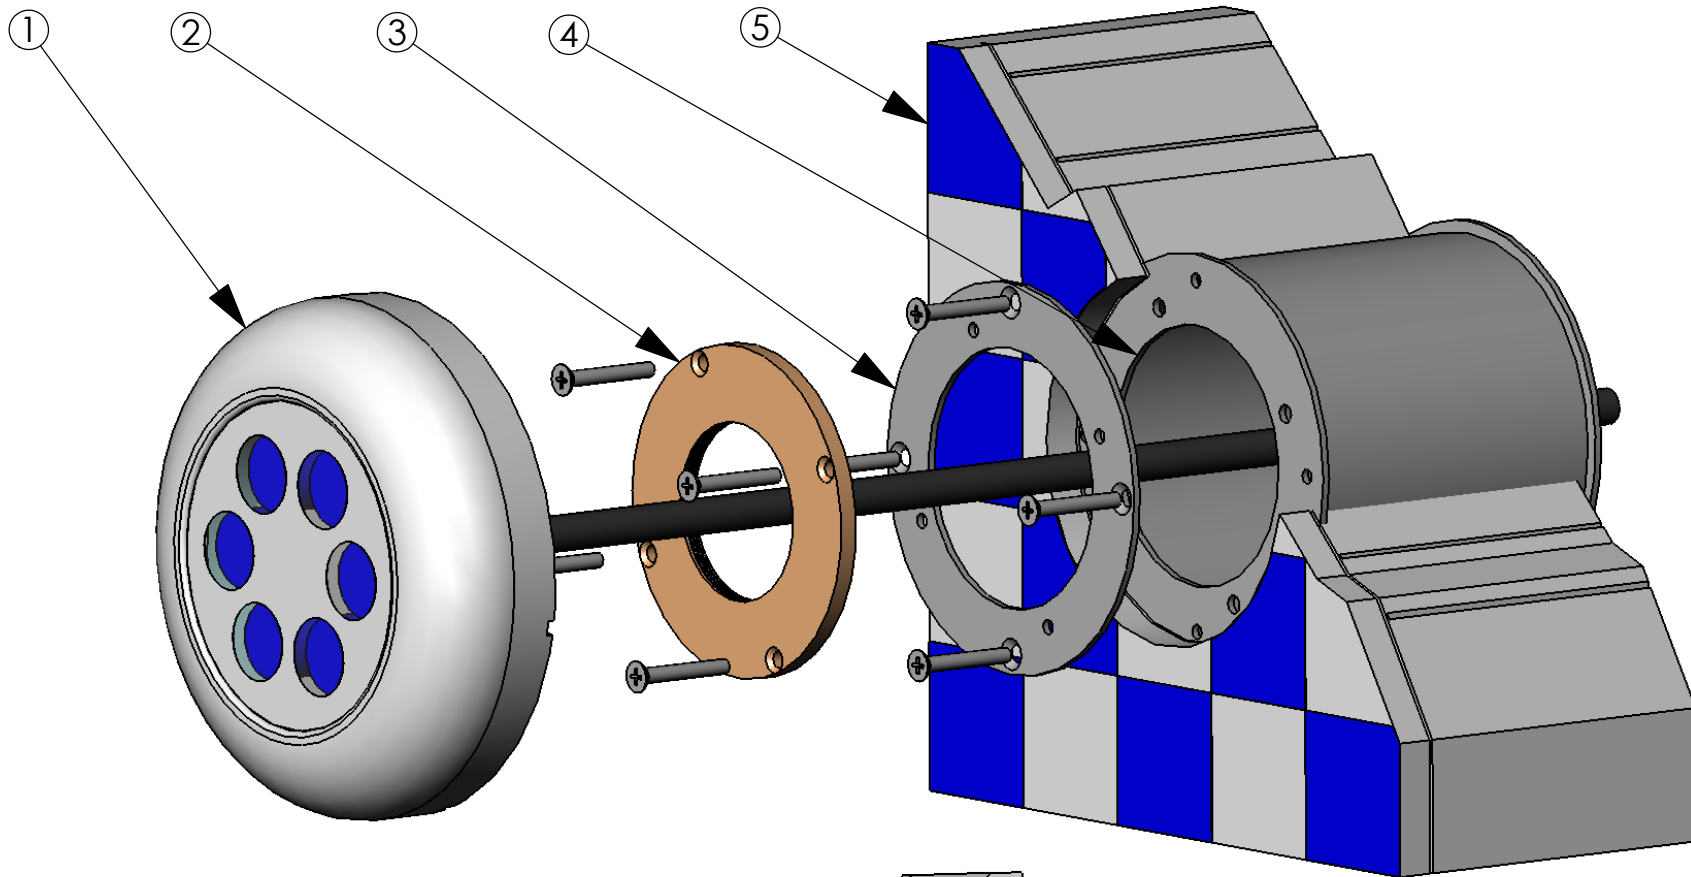

N	Componenti - Components
1	Faro Lucy Pool - Lucy Pool spot
2	Guarnizione OR - Ring gasket
3	Viti di fissaggio - Fixing screws
4	Rondella di fissaggio - Fixing flange
5	Telo in PVC - PVC liner
6	Guarnizioni in gomma - Rubber gaskets
7	Manicotto - Pipe union
8	Passante da parete cm 25 - Wall passage union (cm 25)
9	Parete in cemento - Reinforced concrete wall

The carton box contains items 1-2-3-4-6 and screws. Items 8-9 are not included but are accessories to be ordered separately.

- 1 = Spot Lucy Pool 6
- 2 = RFP
- 3 = CLK flange
- 4 = Rubber gaskets
- 5 = Liner
- 6 = Recessed housing
- 7 = Concrete wall
- 8 = Junction M20
- 9 = Spiral sheath

⑧

⑨

The carton box contains items 1-2-3-4 and screws. Items 6-7 are not included but are accessories to be ordered separately.

- 1 = Spot Lucy Pool 6
- 2 = RFP
- 3 = CLK flange
- 4 = Recessed housing
- 5 = Concrete wall
- 6 = Junction M20
- 7 = Spiral sheath