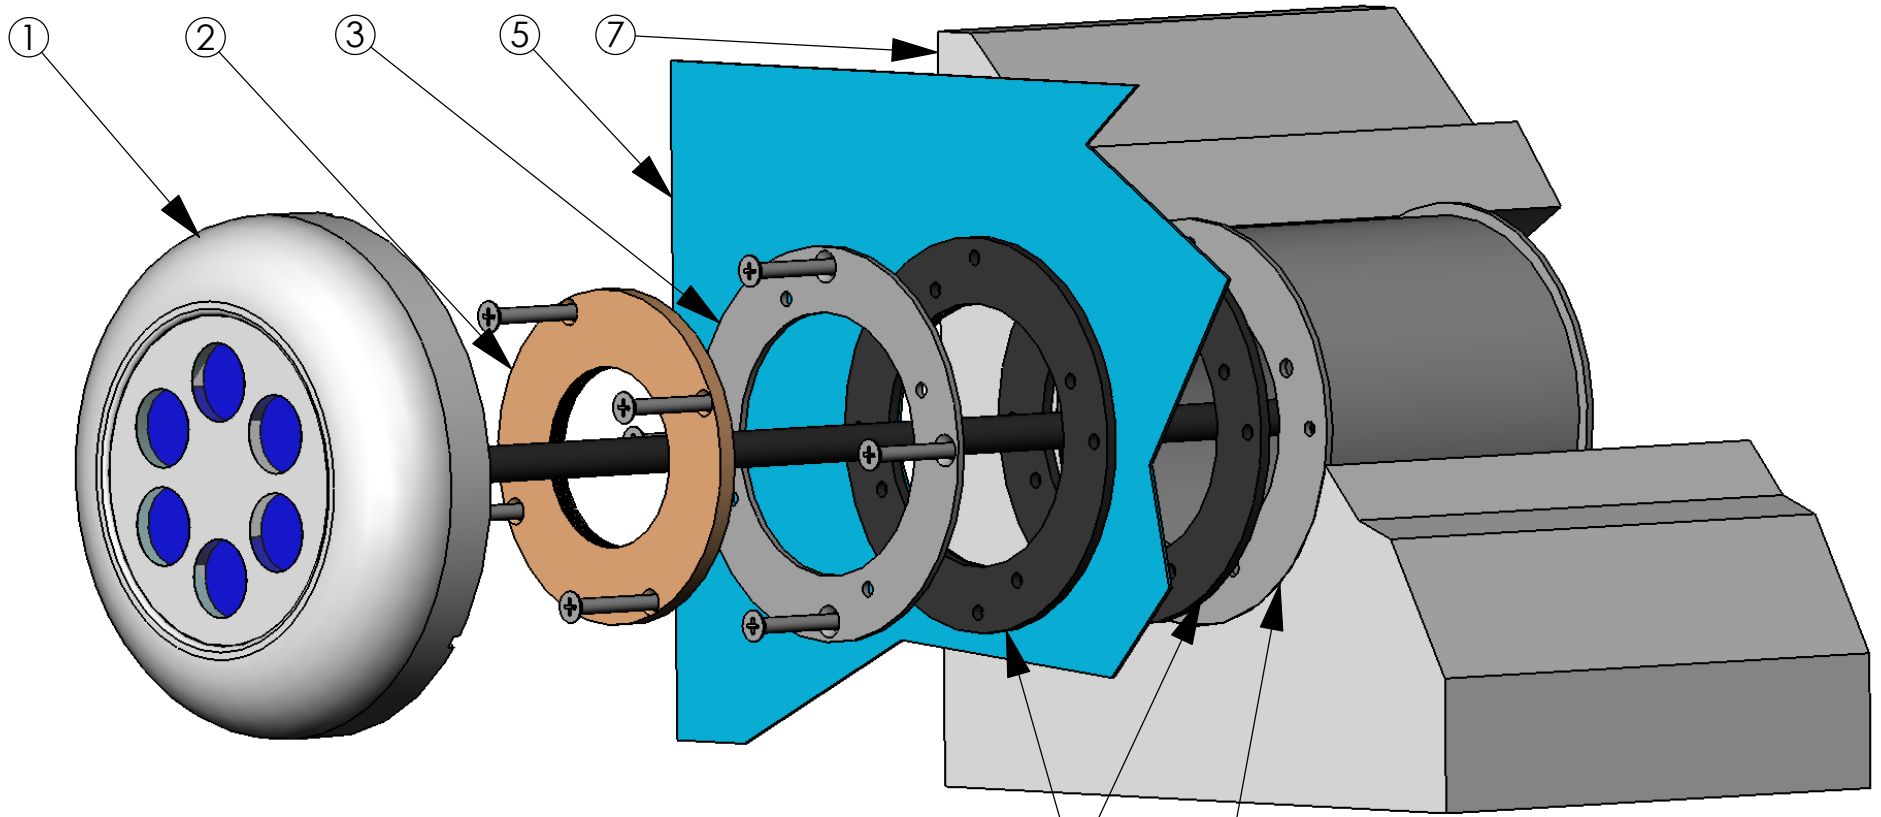

N	Componenti - Components
1	Faro Lucy Pool - Lucy Pool spot
2	Guarnizione OR - Ring gasket
3	Viti di fissaggio - Fixing screws
4	Rondella di fissaggio - Fixing flange
5	Telo in PVC - PVC liner
6	Guarnizioni in gomma - Rubber gaskets
7	Manicotto - Pipe union
8	Passante da parete cm 25 - Wall passage union (cm 25)
9	Parete in cemento - Reinforced concrete wall

The carton box contains items 1-2-3-4-6 and screws. Items 8-9 are not included but are accessories to be ordered separately.

- 1 = Spot Lucy Pool 6
- 2 = RFP
- 3 = CLK flange
- 4 = Rubber gaskets
- 5 = Liner
- 6 = Recessed housing
- 7 = Concrete wall
- 8 = Junction M20
- 9 = Spiral sheath

⑧

⑨

The carton box contains items 1-2-3-4 and screws. Items 6-7 are not included but are accessories to be ordered separately.

- 1 = Spot Lucy Pool 6
- 2 = RFP
- 3 = CLK flange
- 4 = Recessed housing
- 5 = Concrete wall
- 6 = Junction M20
- 7 = Spiral sheath