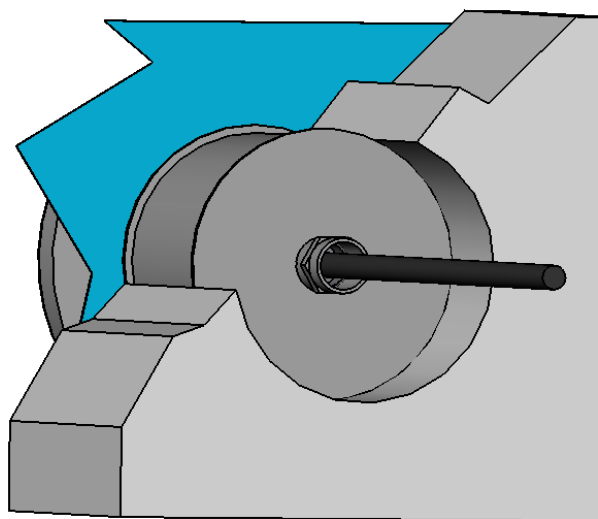

N	COMPONENTI - COMPONENTS
1	FARO NITEO POOL - NITEO POOL SPOT
2	GUARNIZIONE OR - RING GASKET
3	VITI DI FISSAGGIO - FIXING SCREWS
4	RONDELLA DI FISSAGGIO - FIXING FLANGE
5	TELO IN PVC - PVC LINER
6	GUARNIZIONI IN GOMMA - RUBBER GASKET
7	MANICOTTO - PIPE UNION
8	PASSANTE DA PARETE cm 25 - WALL PASSAGE UNION (cm 25)

The carton box contains items 1-2-3-4-6 and screws. Items 8-9 are not included but are accessories to be ordered separately.

- 1 = Spot Niteo Pool
- 2 = RFP
- 3 = CLK flange
- 4 = Rubber gaskets
- 5 = Liner
- 6 = Recessed housing
- 7 = Concrete wall
- 8 = Junction M20
- 9 = Spiral sheath