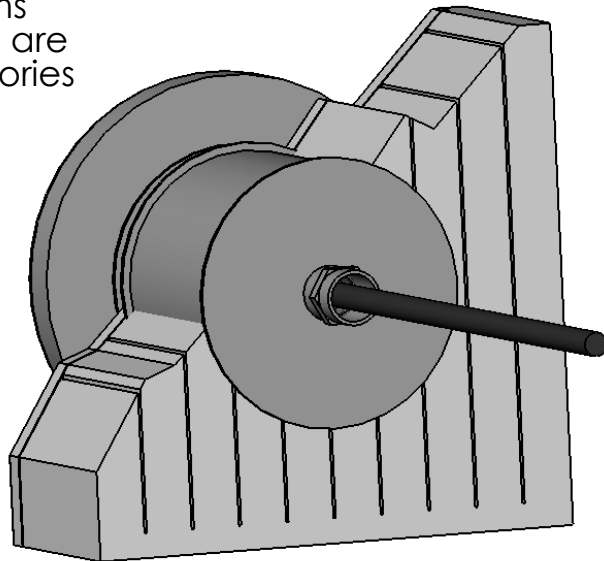

N	COMPONENTI - COMPONENTS
1	FARO NITEO POOL - NITEO POOL SPOT
2	GUARNIZIONE OR - RING GASKET
3	VITI DI FISSAGGIO - FIXING SCREWS
4	RONDELLA DI FISSAGGIO - FIXING FLANGE
5	TELO IN PVC - PVC LINER
6	GUARNIZIONI IN GOMMA - RUBBER GASKET
7	MANICOTTO - PIPE UNION
8	PASSANTE DA PARETE cm 25 - WALL PASSAGE UNION (cm 25)

⑧

⑨

The carton box contains items 1-2-3-4 and screws. Items 6-7 are not included but are accessories to be ordered separately.

- 1 = Spot Niteo Pool
- 2 = RFP
- 3 = CLK flange
- 4 = Recessed housing
- 5 = Concrete wall
- 6 = Junction M20
- 7 = Spiral sheath