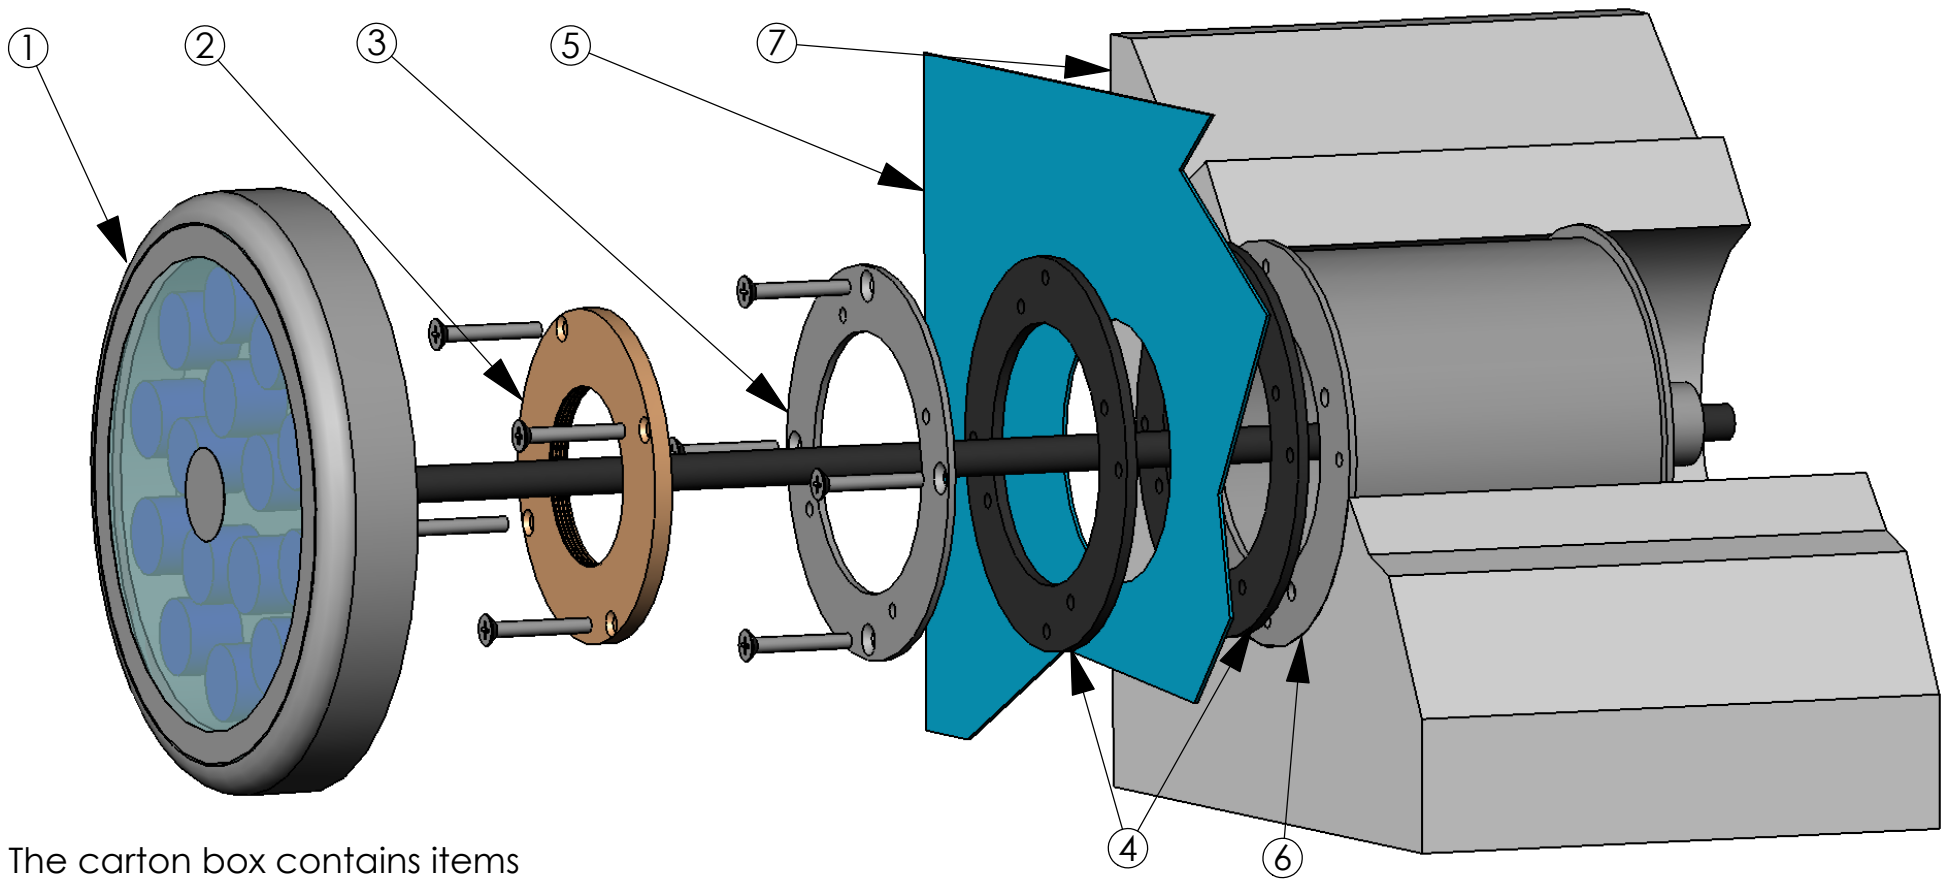

N	COMPONENTI - COMPONENTS
1	FARO NITEO POOL - NITEO POOL SPOT
2	GUARNIZIONE OR - RING GASKET
3	VITI DI FISSAGGIO - FIXING SCREWS
4	RONDELLA DI FISSAGGIO - FIXING FLANGE
5	TELO IN PVC - PVC LINER
6	GUARNIZIONI IN GOMMA - RUBBER GASKET
7	MANICOTTO - PIPE UNION
8	PASSANTE DA PARETE cm 25 - WALL PASSAGE UNION (cm 25)

The carton box contains items 1-2-3-4-6 and screws. Items 8-9 are not included but are accessories to be ordered separately.

- 1 = Spot Niteo Pool
- 2 = RFP
- 3 = CLK flange
- 4 = Rubber gaskets
- 5 = Liner
- 6 = Recessed housing
- 7 = Concrete wall
- 8 = Junction M20
- 9 = Spiral sheath

⑧

⑨

The carton box contains items 1-2-3-4 and screws. Items 6-7 are not included but are accessories to be ordered separately.

- 1 = Spot Niteo Pool
- 2 = RFP
- 3 = CLK flange
- 4 = Recessed housing
- 5 = Concrete wall
- 6 = Junction M20
- 7 = Spiral sheath