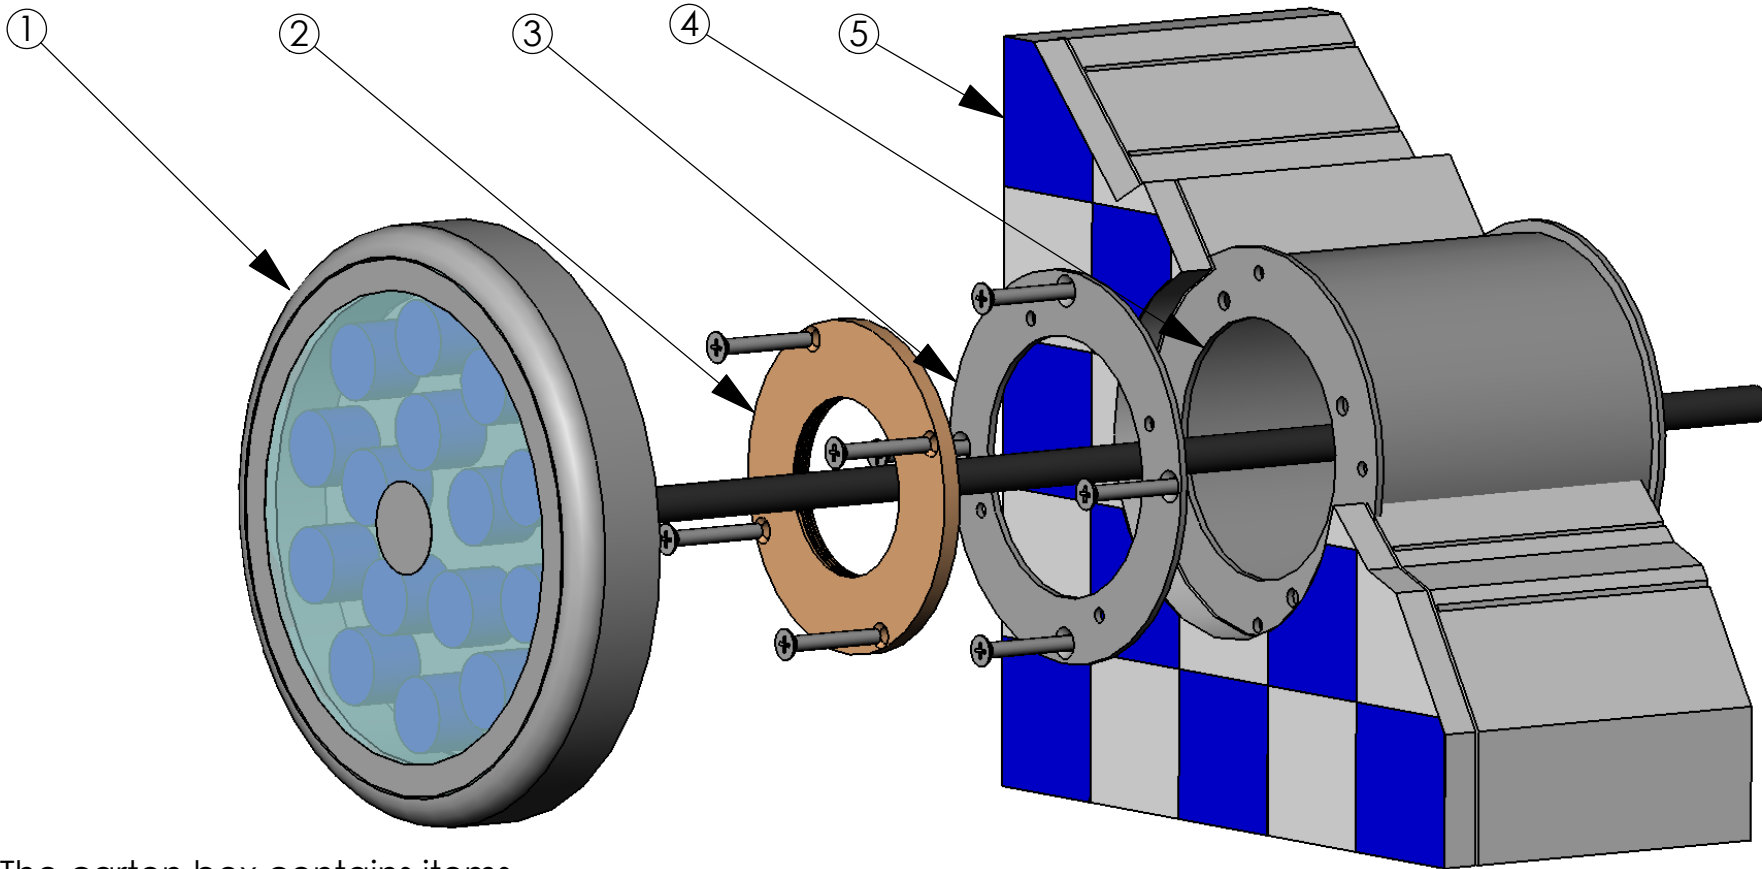

N	COMPONENTI - COMPONENTS
1	FARO NITEO POOL - NITEO POOL SPOT
2	GUARNIZIONE OR - RING GASKET
3	VITI DI FISSAGGIO - FIXING SCREWS
4	RONDELLA DI FISSAGGIO - FIXING FLANGE
5	TELO IN PVC - PVC LINER
6	GUARNIZIONI IN GOMMA - RUBBER GASKET
7	MANICOTTO - PIPE UNION
8	PASSANTE DA PARETE cm 25 - WALL PASSAGE UNION (cm 25)

The carton box contains items 1-2-3-4-6 and screws. Items 8-9 are not included but are accessories to be ordered separately.

- 1 = Spot Niteo Pool
- 2 = RFP
- 3 = CLK flange
- 4 = Rubber gaskets
- 5 = Liner
- 6 = Recessed housing
- 7 = Concrete wall
- 8 = Junction M20
- 9 = Spiral sheath

⑧

⑨

The carton box contains items 1-2-3-4 and screws. Items 6-7 are not included but are accessories to be ordered separately.

- 1 = Spot Niteo Pool
- 2 = RFP
- 3 = CLK flange
- 4 = Recessed housing
- 5 = Concrete wall
- 6 = Junction M20
- 7 = Spiral sheath