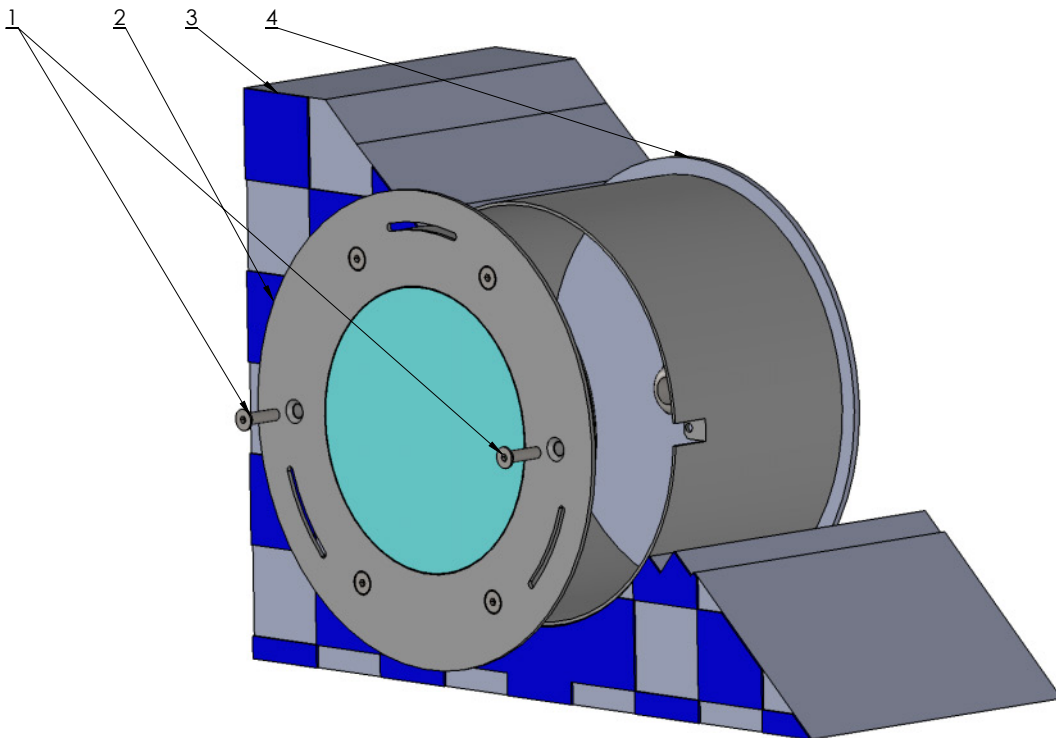

DISEGNO - DRAW

- 1 = Fixing screws
- 2 = Spot Venus
- 3 = Concrete wall
- 4 = Recessed housing